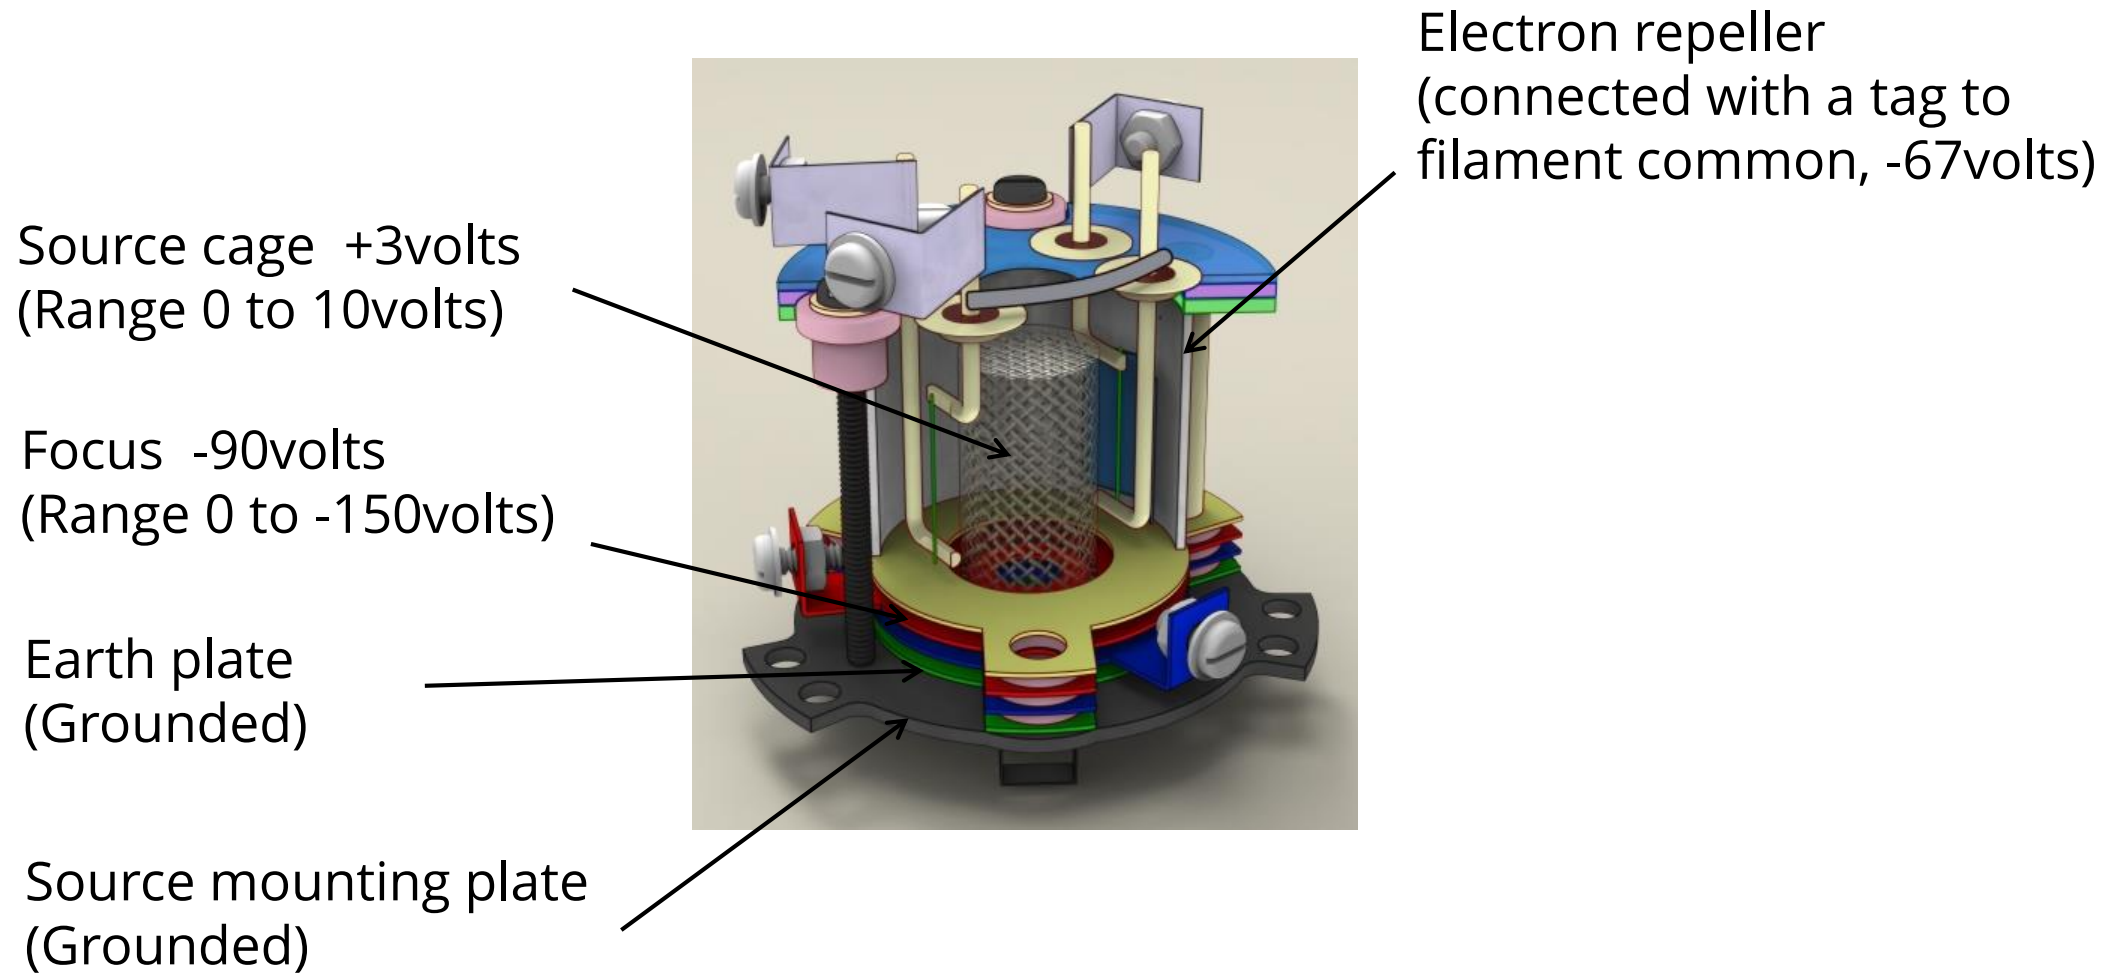

RGA Ion Source

Electron Impact Ion Source

Ion Source Assembly

Ion Source Assembly

Source cage +3volts
(Range 0 to 10volts)

Ion Source Assembly

Source cage +3volts
(Range 0 to 10volts)

Focus -90volts
(Range 0 to -150volts)

Ion Source Assembly

Source cage +3volts
(Range 0 to 10volts)

Focus -90volts
(Range 0 to -150volts)

Earth plate
(Grounded)

Source mounting plate
(Grounded)

Ion Source Assembly

Ion Source Assembly