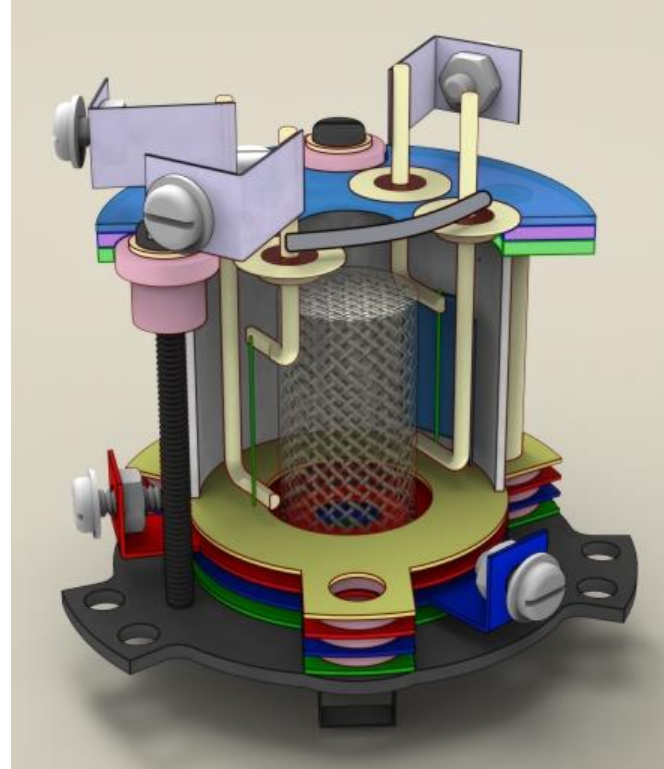

RGA Ion Source

Electron Impact Ion Source

Ion Source Assembly

Ion Source Assembly

Source cage +3volts
(Range 0 to 10volts)

Ion Source Assembly

Source cage +3volts
(Range 0 to 10volts)

Focus -90volts
(Range 0 to -150volts)

Ion Source Assembly

Source cage +3volts
(Range 0 to 10volts)

Focus -90volts
(Range 0 to -150volts)

Earth plate
(Grounded)

Source mounting plate
(Grounded)

Ion Source Assembly

Ion Source Assembly