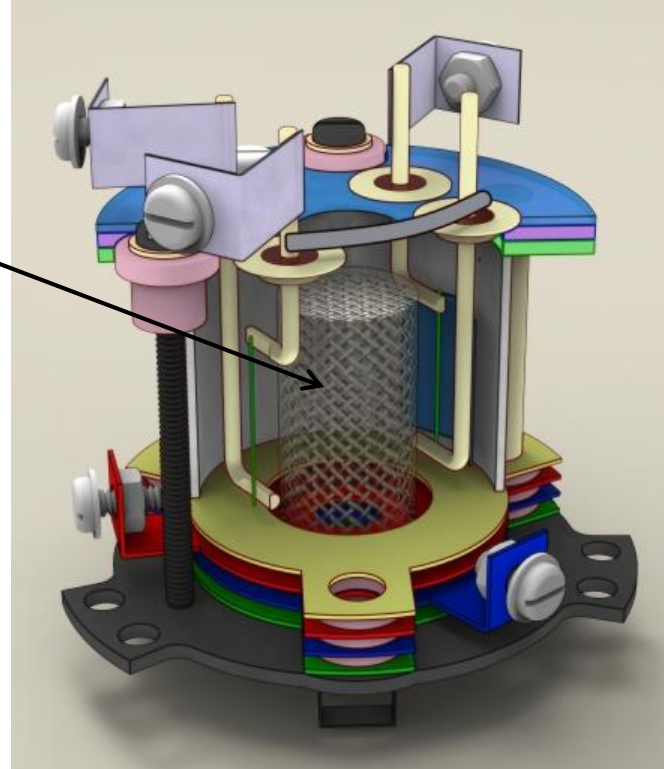

RGA Ion Source

Electron Impact Ion Source

Ion Source Assembly

Ion Source Assembly

Source cage +3volts
(Range 0 to 10volts)

Ion Source Assembly

Source cage +3volts
(Range 0 to 10volts)

Focus -90volts
(Range 0 to -150volts)

Ion Source Assembly

Source cage +3volts
(Range 0 to 10volts)

Focus -90volts
(Range 0 to -150volts)

Earth plate
(Grounded)

Source mounting plate
(Grounded)

Ion Source Assembly

Ion Source Assembly