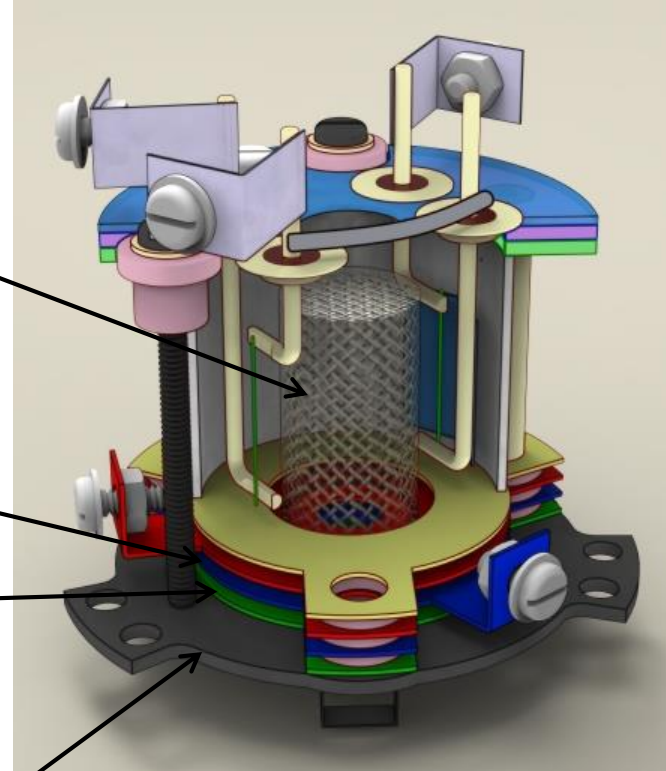

RGA Ion Source

Electron Impact Ion Source

Ion Source Assembly

Ion Source Assembly

Source cage +3volts
(Range 0 to 10volts)

Ion Source Assembly

Source cage +3volts
(Range 0 to 10volts)

Focus -90volts
(Range 0 to -150volts)

Ion Source Assembly

Source cage +3volts
(Range 0 to 10volts)

Focus -90volts
(Range 0 to -150volts)

Earth plate
(Grounded)

Source mounting plate
(Grounded)

Ion Source Assembly

Ion Source Assembly