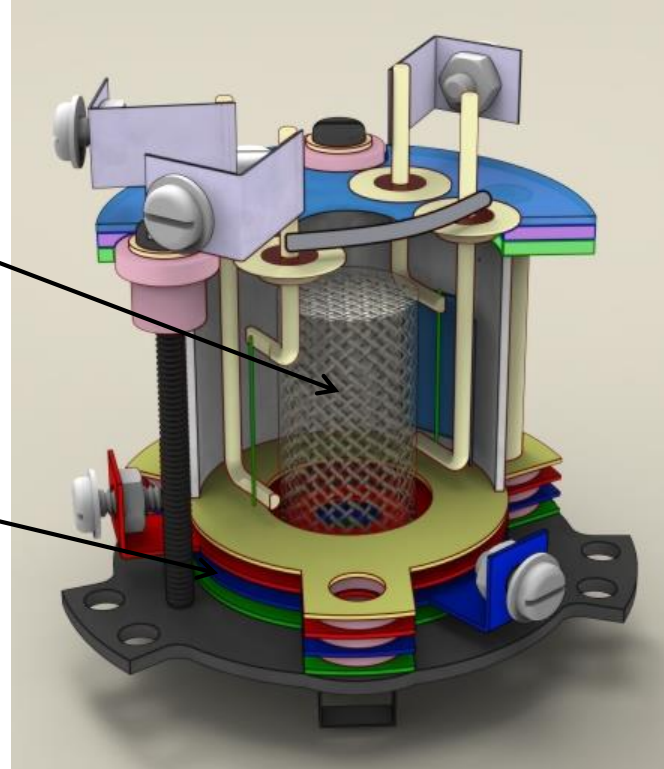

RGA Ion Source

Electron Impact Ion Source

Ion Source Assembly

Ion Source Assembly

Source cage +3volts
(Range 0 to 10volts)

Ion Source Assembly

Source cage +3volts
(Range 0 to 10volts)

Focus -90volts
(Range 0 to -150volts)

Ion Source Assembly

Source cage +3volts
(Range 0 to 10volts)

Focus -90volts
(Range 0 to -150volts)

Earth plate
(Grounded)

Source mounting plate
(Grounded)

Ion Source Assembly

Ion Source Assembly